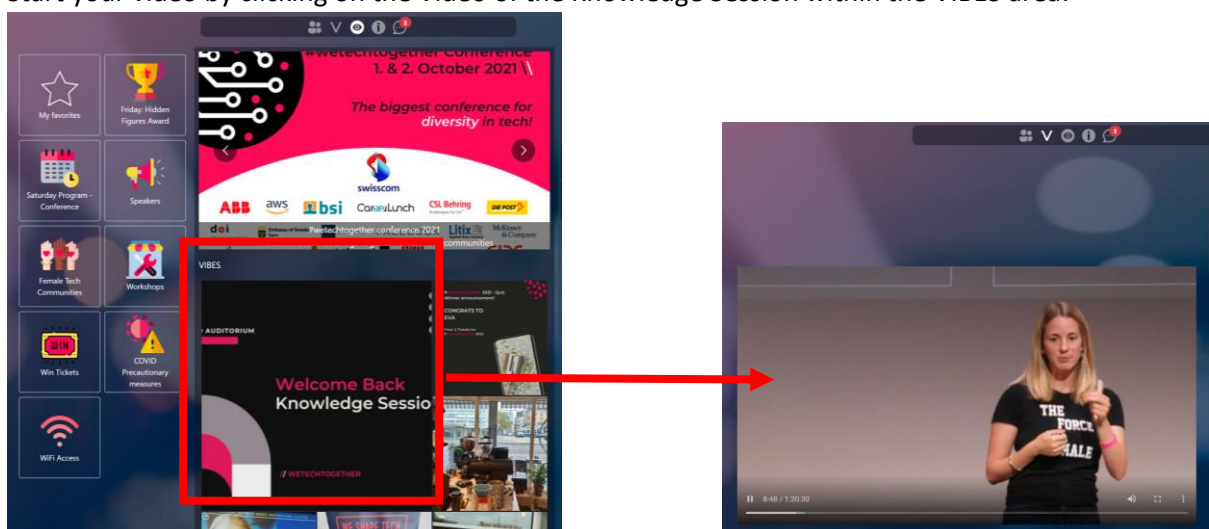

Watch the recorded Knowledge Session conveniently on the Tribo web application. www.tribo.live

Sign in on top right corner. Use the login function via email. It's the email address you have used to sign-up for the conference on Eventbrite. (Contact us, if you need support).

Once logged in Tribo, select the #wetechnogether Conference community:

Start your video by clicking on the Video of the Knowledge Session within the VIBES area:

...and enjoy the knowledge sessions (full screen view is possible).